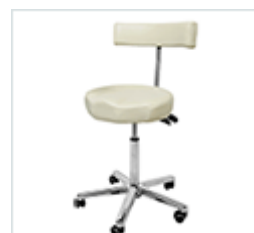

contour chair with back

HAN9650 £305