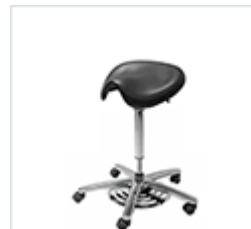

medi saddle chair with back & arm torso support

HAN9560

£375

medi saddle chair with arm torso support & foot rest

HAN9565

£395

medi saddle stool with pneumatic foot control

HAN9500