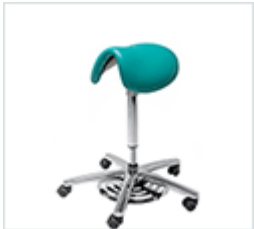

tilt saddle chair with back rest & foot rest

HAN9470

£250

tilt saddle chair with arm torso support

HAN9460

£330

tilt saddle chair with arm torso support & foot rest

HAN9465

£350

tilt saddle stool with pneumatic foot control

HAN9490

£280

tilt saddle stool with arm torso & pneumatic foot control

HAN9495

£380

tilting saddle chair with pneumatic foot control