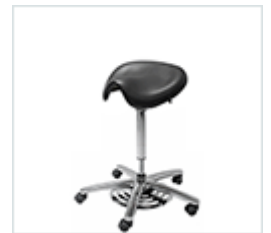

tri shaped chair with arm torso support & foot rest

HAN9345

£265

Surgeons Foot Operated Seats

tilt saddle stool with pneumatic foot control

HAN9490

£280

tilt saddle stool with arm torso support & pneumatic foot control

HAN9495

£380

tilting saddle chair with pneumatic foot control

HAN9485

£360

tilting saddle chair with arm torso support & pneumatic foot rest

HAN9475

£460