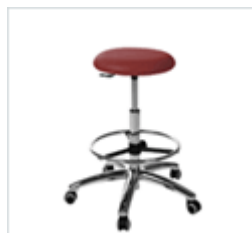

General Seats

operator stool-black base

HAN9200 £85

operator stool with foot rest-black base

HAN9210 £105

operator stool

HAN9250 £100

operator stool with foot rest

HAN9230 £120

operator stool with arm torso

HAN9270 £180

operator stool with arm torso & foot rest

HAN9280 £200

operator chair

HAN9240 £120

operator chair with foot rest