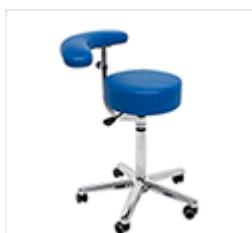

General Seats

operator stool-black base

HAN9200 £85

operator stool with foot rest-black base

HAN9210 £105

operator stool

HAN9250 £100

operator stool with foot rest

HAN9230 £120

operator stool with arm torso

HAN9270 £180

operator stool with arm torso & foot rest

HAN9280 £200

operator chair

HAN9240 £120

operator chair with foot rest

HAN9220 £140

Tub Seats

tub stool

HAN9700 £140

tub stool with foot rest

HAN9710 £160

tub stool with arm torso

HAN9740 £220