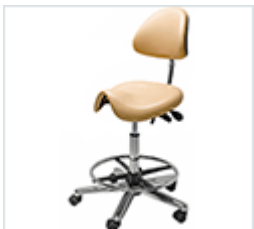

HAN9545

£315

medi saddle chair with back rest

HAN9550

£275

medi saddle chair with back & foot rest

HAN9555

£295