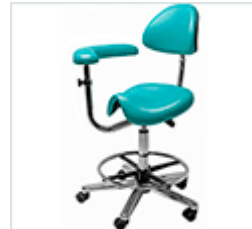

medi saddle chair with arm torso support & foot rest

HAN9565

£395