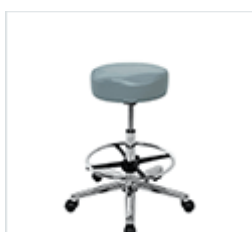

tub stool with arm torso & foot rest

HAN9750 £240

tub chair

HAN9720 £220

tub chair with foot rest

HAN9730 £240

shaper tub stool

HAN9800 £175