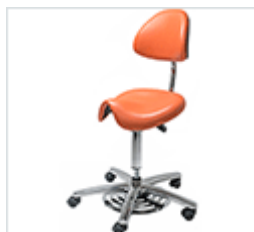

£325

medi saddle with arm torso & pneumatic foot control

HAN9580

£425

Medi Saddle Seats... cont'd

medi saddle chair with pneumatic foot control

HAN9570 £405

medi saddle chair with arm torso & pneumatic foot control