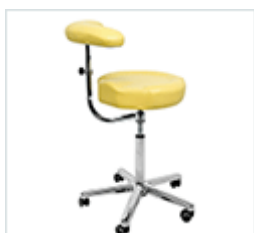

HAN9590 £505

Ergonomic Contour Seats

contour stool

HAN9600 £225

contour stool with foot rest

HAN9610 £245

contour stool with arm torso support

HAN9620 £325