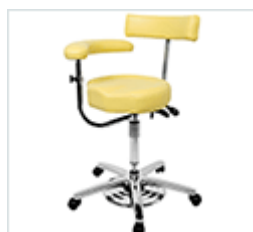

contour chair with arm torso support & pneumatic foot control

HAN9675 £535