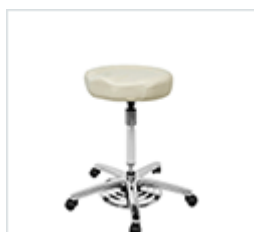

contour chair with arm torso support & foot rest

HAN9665 £425

contour chair with side arms

HAN9680 £335

contour chair with side arms & foot rest

HAN9685 £355

contour stool with pneumatic foot control

HAN9640 £355