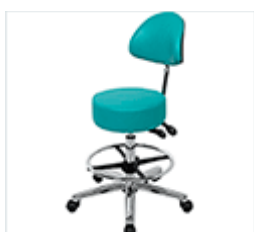

tub chair with foot rest

HAN9730 £240