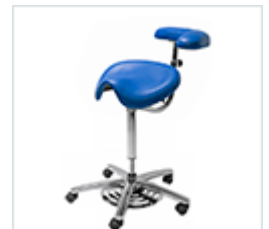

medi saddle with arm torso & pneumatic foot control

HAN9580

£425