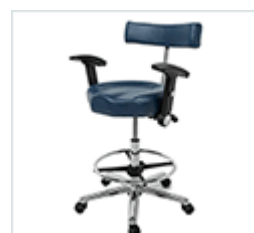

contour chair with side arms & foot rest

HAN9685 £355