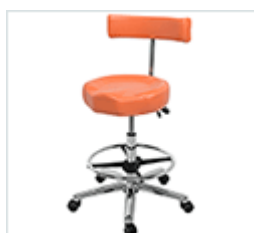

contour chair with back & foot rest

HAN9655 £325