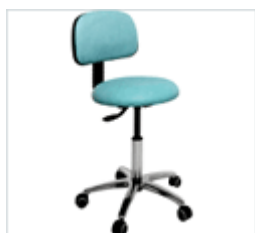

General Seats

operator stool-black base

HAN9200 £85

operator stool with foot rest-black base

HAN9210 £105

operator stool

HAN9250 £100

operator stool with foot rest

HAN9230 £120

operator stool with arm torso

HAN9270 £180

operator stool with arm torso & foot rest

HAN9280 £200

operator chair

HAN9240 £120

operator chair with foot rest