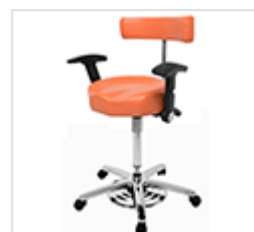

contour stool with arm torso support & pneumatic foot control

HAN9645 £455

contour chair with back & pneumatic foot control

HAN9670 £435

contour chair with arm torso support & pneumatic foot control

HAN9675 £535

contour chair with side arms & pneumatic foot control

HAN9690 £465

Ergonomic Tri-Shaped Seats

tri shaped stool

HAN9310

£125

tri shaped stool with foot rest

HAN9315