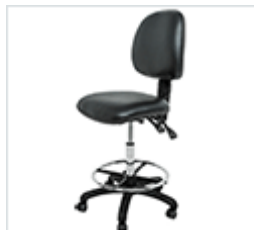

HAN9645

£455

contour chair with back & pneumatic foot control

HAN9670

£435

contour chair with arm torso support & pneumatic foot control

HAN9675

£535

contour chair with side arms & pneumatic foot control

HAN9690

£465

Traditional Seats

practitioner chair with foot rest

HAN9100

£135

practitioner chair with side arms & foot rest