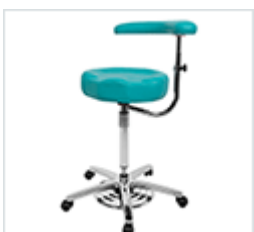

contour chair with arm torso support & foot rest

HAN9665 £425

contour chair with side arms

HAN9680 £335

contour chair with side arms & foot rest

HAN9685 £355

contour stool with pneumatic foot control

HAN9640 £355

contour stool with arm torso support & pneumatic foot control

HAN9645 £455

contour chair with back & pneumatic foot control

HAN9670 £435

contour chair with arm torso support & pneumatic foot control

HAN9675 £535