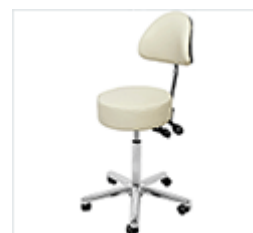

tub chair

HAN9720 £220