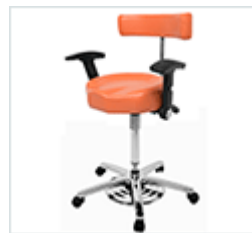

HAN9645

£455

contour chair with back & pneumatic foot control

HAN9670

£435

contour chair with arm torso support & pneumatic foot control

HAN9675

£535

contour chair with side arms & pneumatic foot control

HAN9690

£465

Traditional Seats

practitioner chair with foot rest

HAN9100

£135

practitioner chair with side arms & foot rest