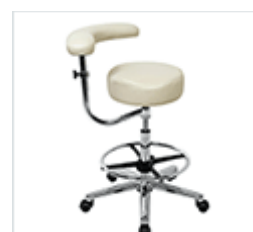

shaped tub with arm torso & foot rest

HAN9870 £275