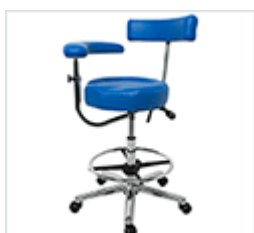

contour stool with arm torso support & foot rest

HAN9630 £345

contour chair with back

HAN9650 £305

contour chair with back & foot rest

HAN9655 £325

contour chair with arm torso support

HAN9660 £405

contour chair with arm torso support & foot rest

HAN9665 £425

contour chair with side arms

HAN9680 £335

contour chair with side arms & foot rest

HAN9685 £355

contour stool with pneumatic foot control

HAN9640 £355