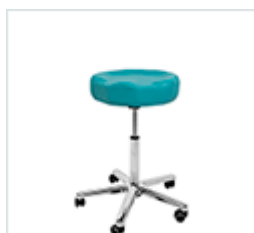

Ergonomic Contour Seats

contour stool

HAN9600 £225