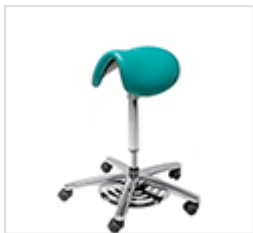

£145

tri shaped stool with arm torso support

HAN9330

£225

tri shaped stool with arm torso support & foot rest

HAN9335

£245

tri shaped chair with back

HAN9320

£145

tri shaped chair with back & foot rest

HAN9325

£165

tri shaped chair with arm torso support

HAN9340

£245

tri shaped chair with arm torso support & foot rest

HAN9345

£265

Surgeons Foot Operated Seats

tilt saddle stool with pneumatic foot control

HAN9490

£280

tilt saddle stool with arm torso support & pneumatic foot control