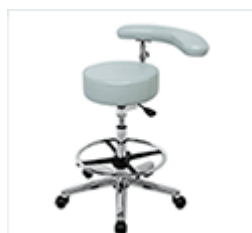

HAN9230 £120

operator stool with arm torso

HAN9270 £180

operator stool with arm torso & foot rest

HAN9280 £200

operator chair

HAN9240 £120

operator chair with foot rest

HAN9220 £140

Tub Seats

tub stool

HAN9700 £140

tub stool with foot rest

HAN9710 £160

tub stool with arm torso

HAN9740 £220