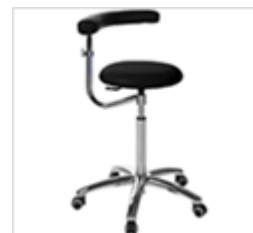

General Seats

operator stool-black base

HAN9200 £85

operator stool with foot rest-black base

HAN9210 £105

operator stool

HAN9250 £100

operator stool with foot rest

HAN9230 £120

operator stool with arm torso

HAN9270 £180

operator stool with arm torso & foot rest

HAN9280 £200

operator chair

HAN9240 £120

operator chair with foot rest