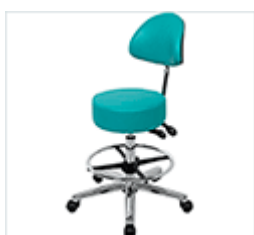

Tilt tub chair with foot rest

HAN9730 £280