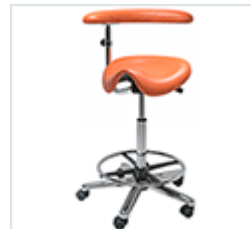

HAN9485

£375

tilting saddle chair with torso arm & foot control

HAN9475

£475

Medi Saddle Seats

medi saddle stool

HAN9510

£210

medi saddle stool with foot rest

HAN9515

£230

medi saddle stool with torso arm

HAN9540

£310

medi saddle stool with torso arm & foot rest