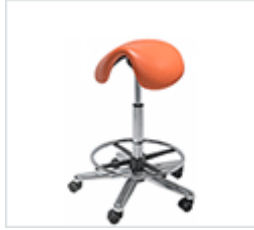

shaped tilt tub chair with foot rest

HAN9840 £315

Saddle Seats

saddle stool

HAN9420

£135

saddle stool with foot rest

HAN9400

£155

tilt saddle stool

HAN9430

£165

tilt saddle stool with foot rest

HAN9410

£185

tilt saddle stool with torso arm

HAN9440

£265

tilt saddle stool with torso arm & foot rest

HAN9445

£285

tilt saddle chair

HAN9450

£245