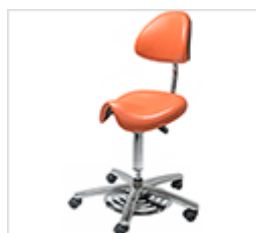

HAN9500

£340

medi saddle stool with torso arm & pneumatic foot control

HAN9580

£440

medi saddle chair with pneumatic foot control

HAN9570

£420