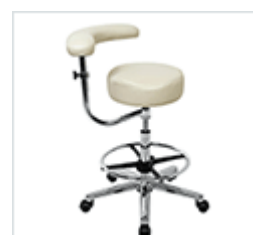

tub stool with torso arm & foot rest

HAN9750 £250

tilt tub chair

HAN9720 £260

Tilt tub chair with foot rest

HAN9730 £280

shaped tub stool

HAN9800 £185

shaped tub stool with foot rest

HAN9810 £205

shaped tub stool with torso arm

HAN9860 £265

shaped tub with torso arm & foot rest

HAN9870 £285

shaped tilt tub chair

HAN9830 £295