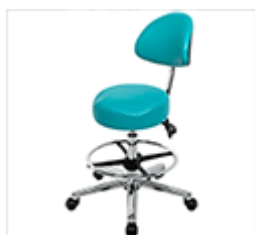

shaped tub stool with foot rest

HAN9810 £205

shaped tub stool with torso arm

HAN9860 £265

shaped tub with torso arm & foot rest

HAN9870 £285

shaped tilt tub chair

HAN9830 £295

shaped tilt tub chair with foot rest

HAN9840 £315

Saddle Seats

saddle stool

HAN9420

£135

saddle stool with foot rest

HAN9400