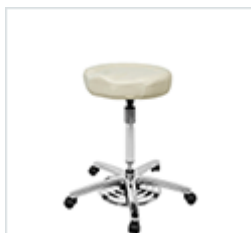

£395

tilt saddle chair with pneumatic foot control

HAN9485

£375

tilt saddle chair with torso arm & pneumatic foot control

HAN9475

£475

medi saddle stool with pneumatic foot control

HAN9500

£340

medi saddle stool with torso arm & pneumatic foot control

HAN9580

£440

medi saddle chair with pneumatic foot control

HAN9570

£420

medi saddle chair with torso arm & pneumatic foot control

HAN9590

£520

tilt contour stool with pneumatic foot control

HAN9640

£355

tilt contour stool with torso arm & pneumatic foot control

HAN9645