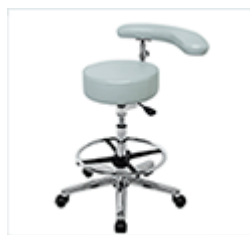

HAN9230 £130

operator stool with torso arm

HAN9270 £190

operator stool with torso arm & foot rest

HAN9280 £210

operator chair

HAN9240 £130

operator chair with foot rest

tub stool with torso arm & foot rest

HAN9750 £250

tilt tub chair

HAN9720 £260

Tilt tub chair with foot rest

HAN9730 £280

shaped tub stool

HAN9800 £185