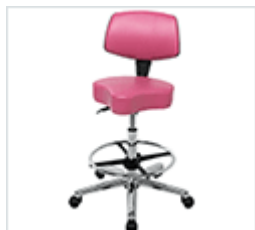

tri shaped chair with foot rest

HAN9325

£205