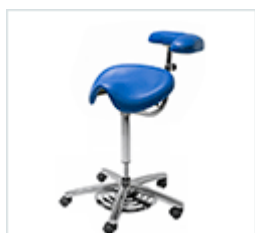

medi saddle stool with torso arm & pneumatic foot control

HAN9580

£440