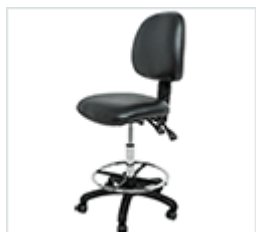

£455

tilt contour chair with pneumatic foot control

HAN9670

£435

tilt contour chair with torso arm & pneumatic foot control

HAN9675

£535

tilt contour chair with side arms & pneumatic foot control

HAN9690

£465

Traditional Seats

practitioner chair with foot rest

HAN9100

£140

practitioner chair with side arms & foot rest

HAN9110