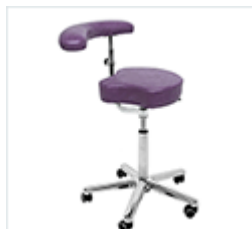

£465

Ergonomic Tri-Shaped Seats

tri shaped stool

HAN9310

£165

tri shaped stool with foot rest

HAN9315

£185

tri shaped stool with torso arm

HAN9330

£265

tri shaped stool with torso arm & foot rest

HAN9335

£285

tri shaped chair

HAN9320