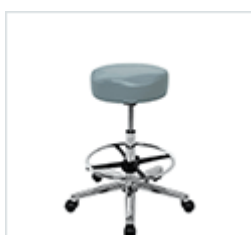

tub stool with torso arm & foot rest

HAN9750 £250

tilt tub chair

HAN9720 £260

Tilt tub chair with foot rest

HAN9730 £280

shaped tub stool

HAN9800 £185

shaped tub stool with foot rest

HAN9810 £205

shaped tub stool with torso arm

HAN9860 £265

shaped tub with torso arm & foot rest

HAN9870 £285

shaped tilt tub chair

HAN9830 £295