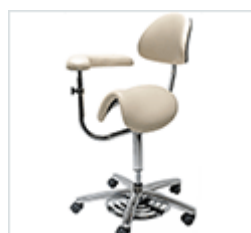

HAN9345

£305

Surgeons Foot Operated Seats

tilt saddle stool with pneumatic foot control

HAN9490

£295

tilt saddle stool with torso arm & pneumatic foot control

HAN9495

£395

tilt saddle chair with pneumatic foot control

HAN9485

£375

tilt saddle chair with torso arm & pneumatic foot control

HAN9475

£475

medi saddle stool with pneumatic foot control