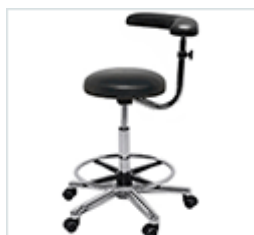

General Seats

operator stool-black base

HAN9200 £95

operator stool with foot rest-black base

HAN9210 £115

operator stool

HAN9250 £110

operator stool with foot rest

HAN9230 £130

operator stool with torso arm

HAN9270 £190

operator stool with torso arm & foot rest

HAN9280 £210

operator chair

HAN9240 £130

operator chair with foot rest