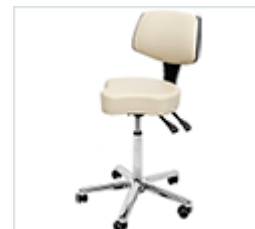

£465

Ergonomic Tri-Shaped Seats

tri shaped stool

HAN9310

£165

tri shaped stool with foot rest

HAN9315

£185

tri shaped stool with torso arm

HAN9330

£265

tri shaped stool with torso arm & foot rest

HAN9335

£285

tri shaped chair

HAN9320