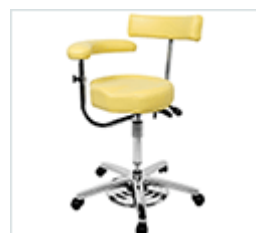

medi saddle chair with torso arm & pneumatic foot control

HAN9590

£520

tilt contour stool with pneumatic foot control

HAN9640

£355

tilt contour stool with torso arm & pneumatic foot control

HAN9645

£455

tilt contour chair with pneumatic foot control

HAN9670

£435

tilt contour chair with torso arm & pneumatic foot control

HAN9675

£535

tilt contour chair with side arms & pneumatic foot control