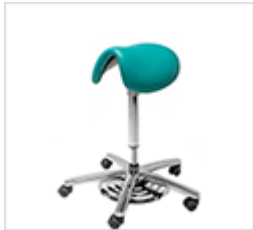

HAN9440

£265

tilt saddle stool with torso arm & foot rest

HAN9445

£285

tilt saddle chair

HAN9450

£245

tilt saddle chair with foot rest

HAN9470

£265

tilt saddle chair with torso arm

HAN9460

£345

tilt saddle chair with torso arm & foot rest

HAN9465

£365

tilt saddle stool with pneumatic foot control

HAN9490

£295

tilt saddle stool with torso arm & foot control

HAN9495

£395

tilting saddle chair with pneumatic foot control