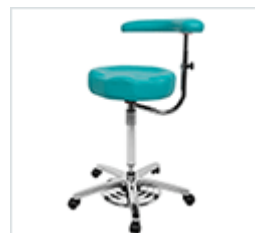

medi saddle chair with torso arm & pneumatic foot control

HAN9590

£520

tilt contour stool with pneumatic foot control

HAN9640

£355

tilt contour stool with torso arm & pneumatic foot control

HAN9645

£455

tilt contour chair with pneumatic foot control

HAN9670

£435

tilt contour chair with torso arm & pneumatic foot control

HAN9675

£535

tilt contour chair with side arms & pneumatic foot control